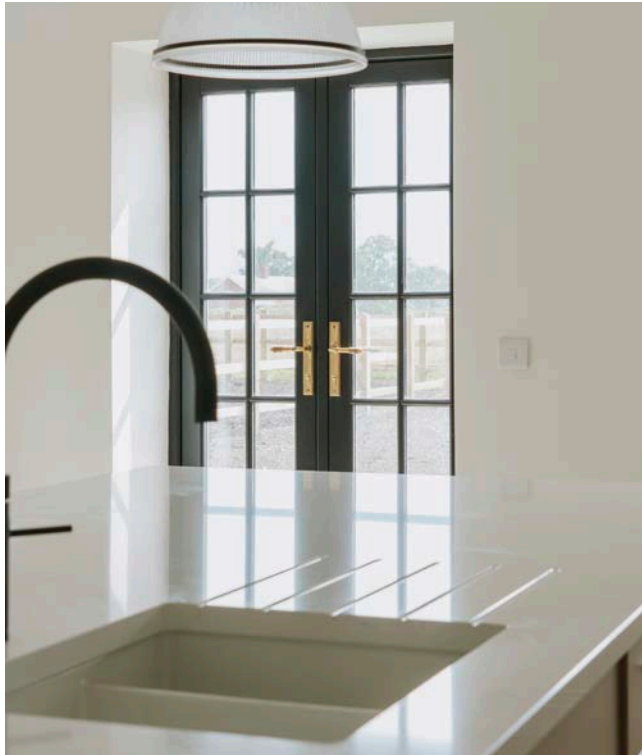

08

Multipoint
Lever
Handles