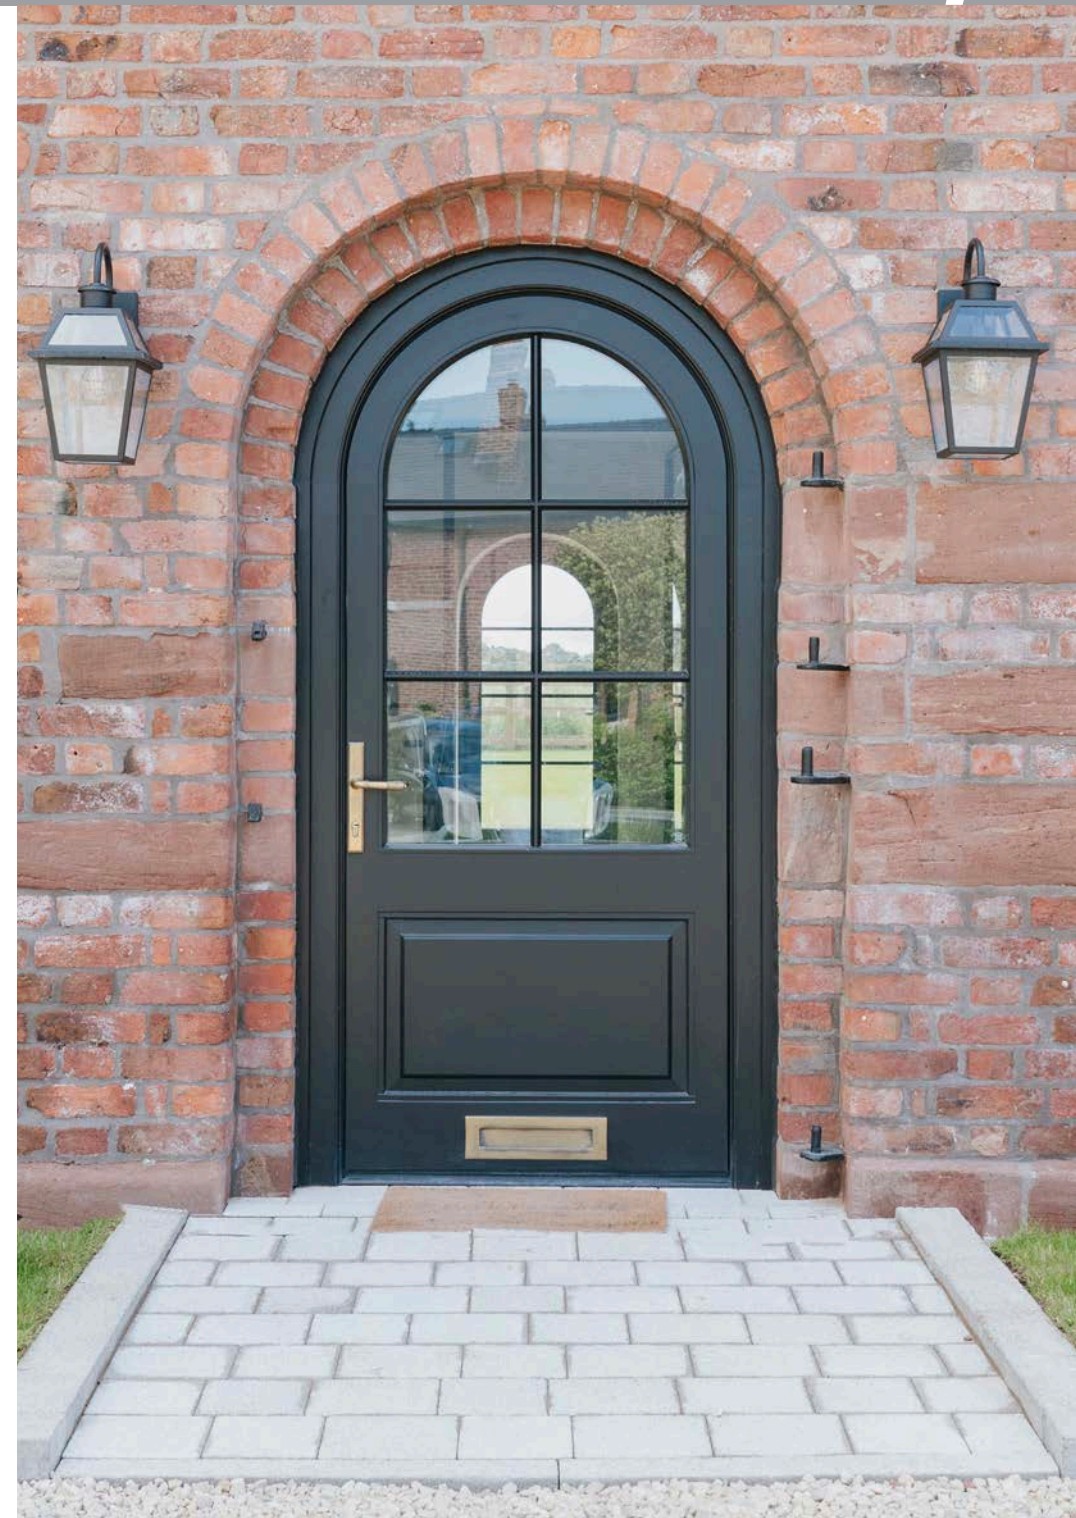

SATIN MARINE SS (316)
FOR INTERNAL & EXTERNAL USE

The Satin Marine Stainless Steel is grade 316 and manufactured with high concentrations of chromium and nickel. This finish has extremely resilient corrosion resistant properties, exceeding 1000+ hours salt testing. An excellent choice for coastal locations or polluted environments, where a low sheen, matt look is desired.

Maintenance & Care

The products offer excellent anti-corrosive properties and will last a lifetime if properly maintained.

We recommend avoiding the use of most of the ironmongery externally in coastal areas due to the high levels of atmospheric salt which will rust or tarnish most of our finishes. The only finishes suitable for use in these environments is the Marine Grade 316 Stainless Steel products which have been rigorously salt tested to withstand these harsh coastal conditions.

Please ensure any newly plastered or painted rooms are fully cured before fitting your ironmongery, as the high moisture may tarnish or rust some finishes.

When decorating, we recommend removing ironmongery prior to painting, staining, or plastering, and only returning fittings once the area has been fully cured.

Please avoid using any form of chemical cleaner, e.g. oxalic acid or aerosol sprays to clean products as these can permanently damage the finish.