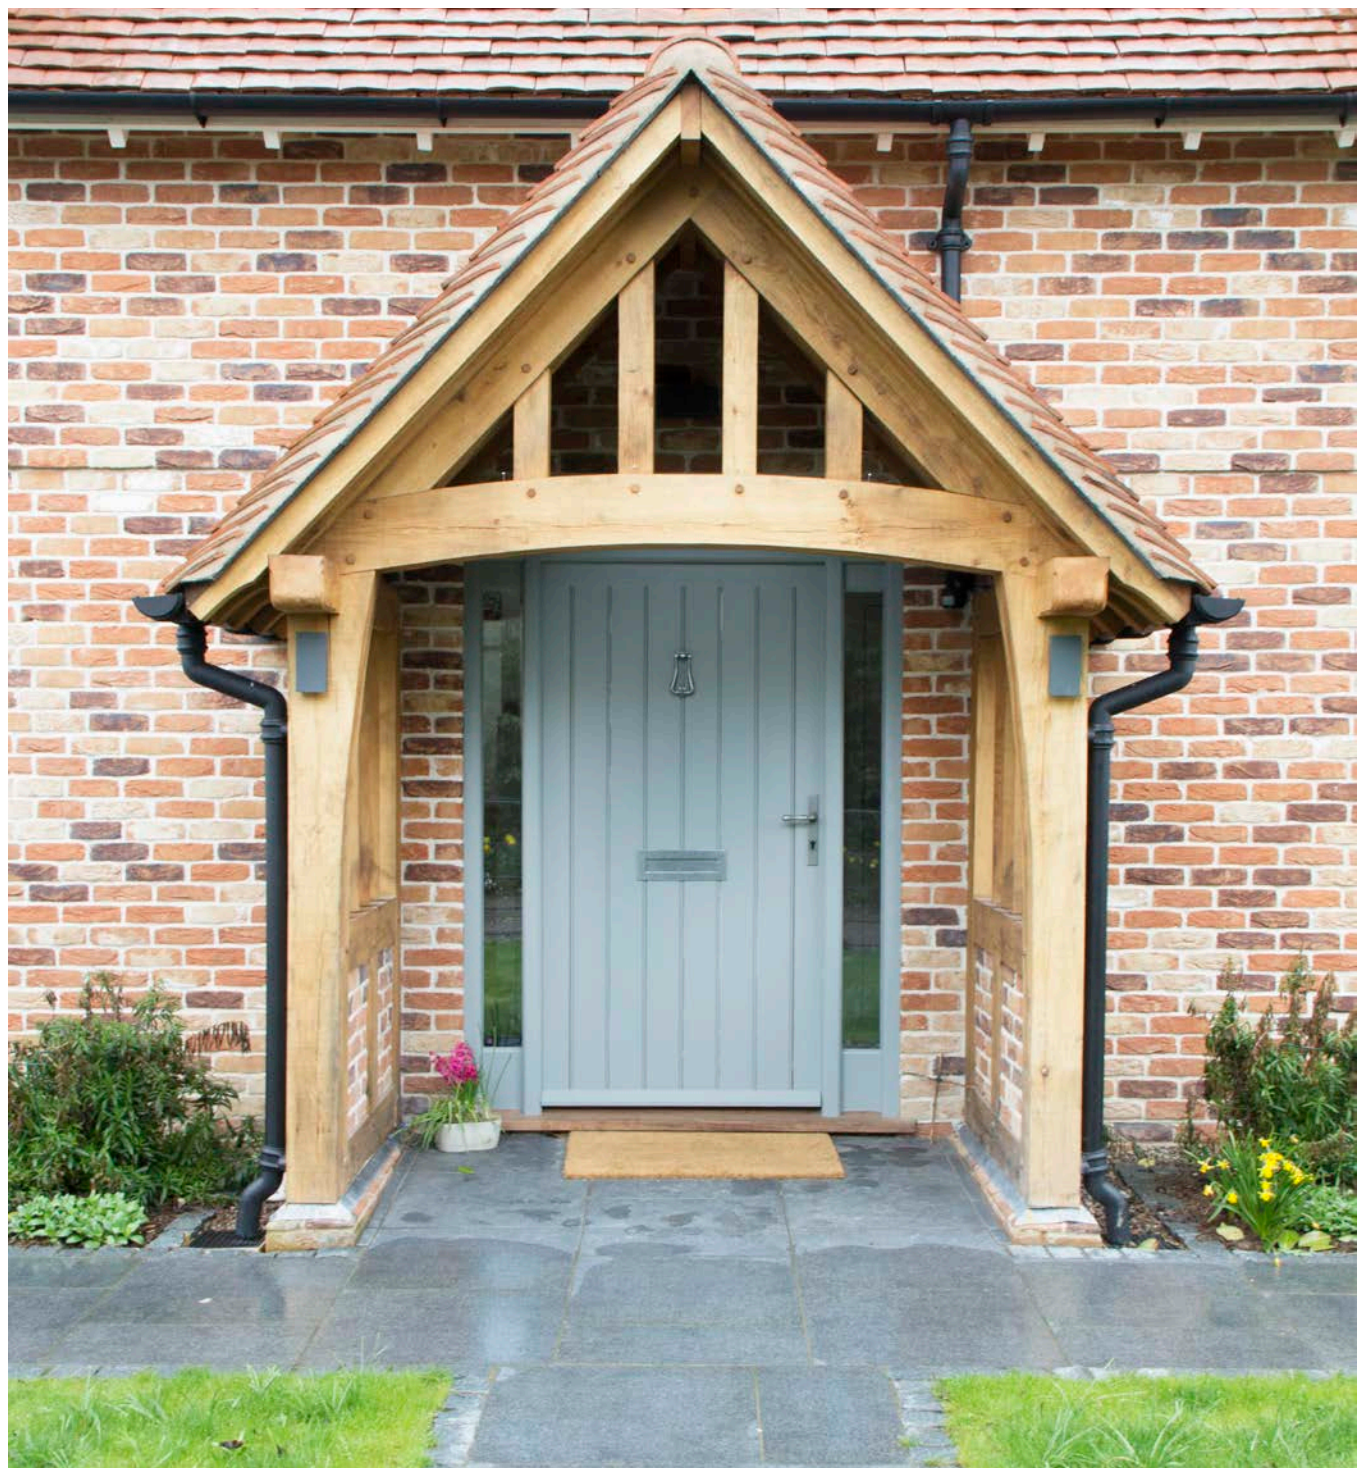

Brompton (Plain) Centre Door Knob

AGED BRASS		46734
AGED BRONZE		46746
BLACK		46754
MATT BLACK		46758
PEWTER PATINA		46762
POLISHED BRASS		50826
POLISHED BRONZE		46750
POLISHED CHROME		46738
POLISHED MARINE SS		46766
POLISHED NICKEL		46742
SATIN BRASS		50893
SATIN MARINE SS		46770